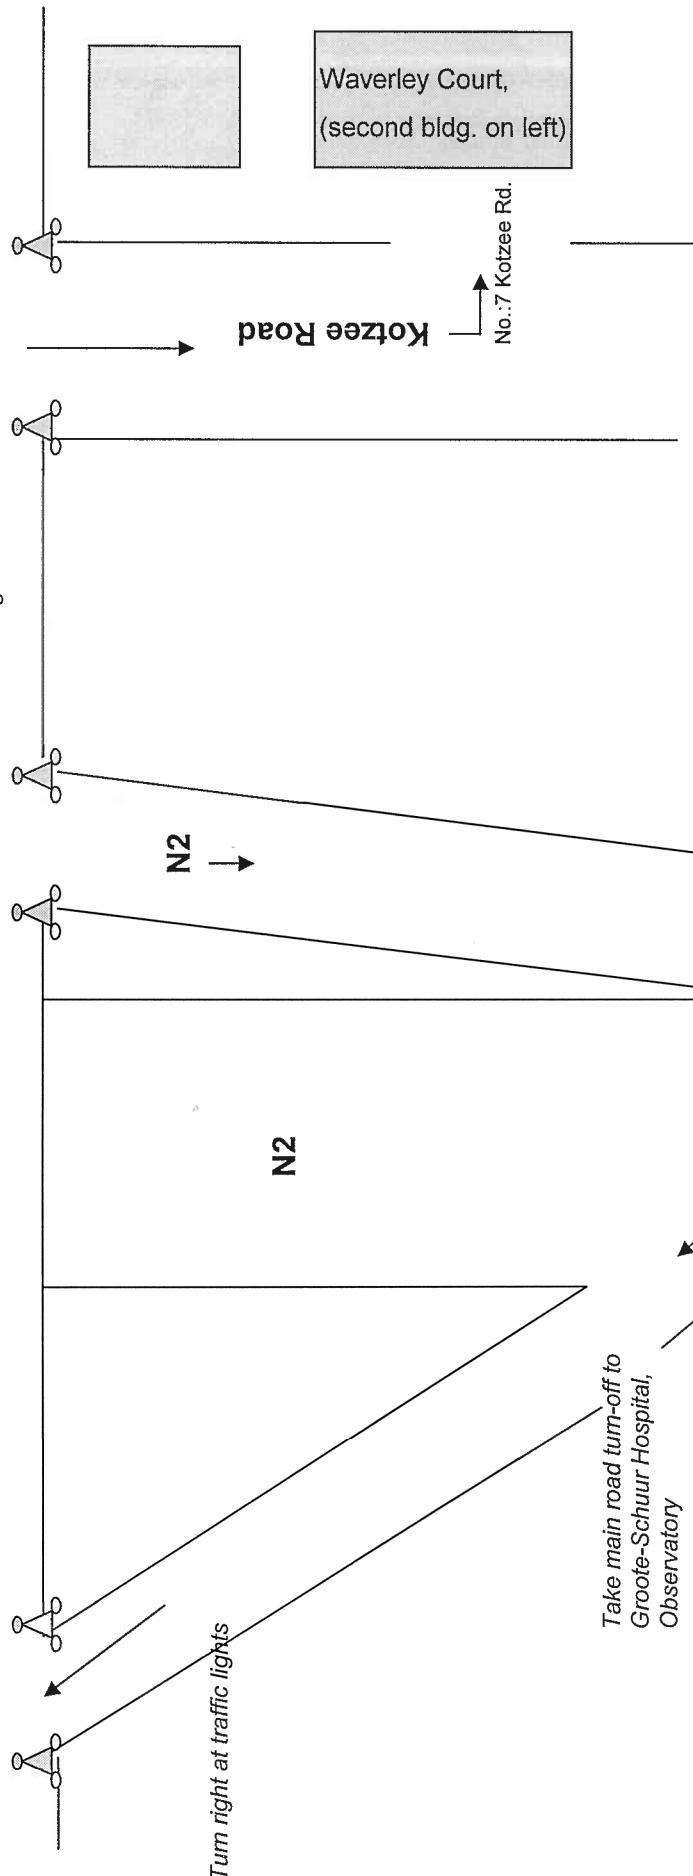

To CapeTown

N2

Main road – (Mowbray/Observatory)

Go over bridge

Turn right at second set of traffic lights

N2

N2

Kotzee Road

No. 7 Kotzee Rd.

Waverley Court,
(second bldg. on left)

Turn right at traffic lights

Take main road turn-off to
Groote-Schuur Hospital,
Observatory

Allergy Society Of S.A.
Unit A3, 1st Floor,
Waverley Court,
Mowbray
Tel.: 447 9019